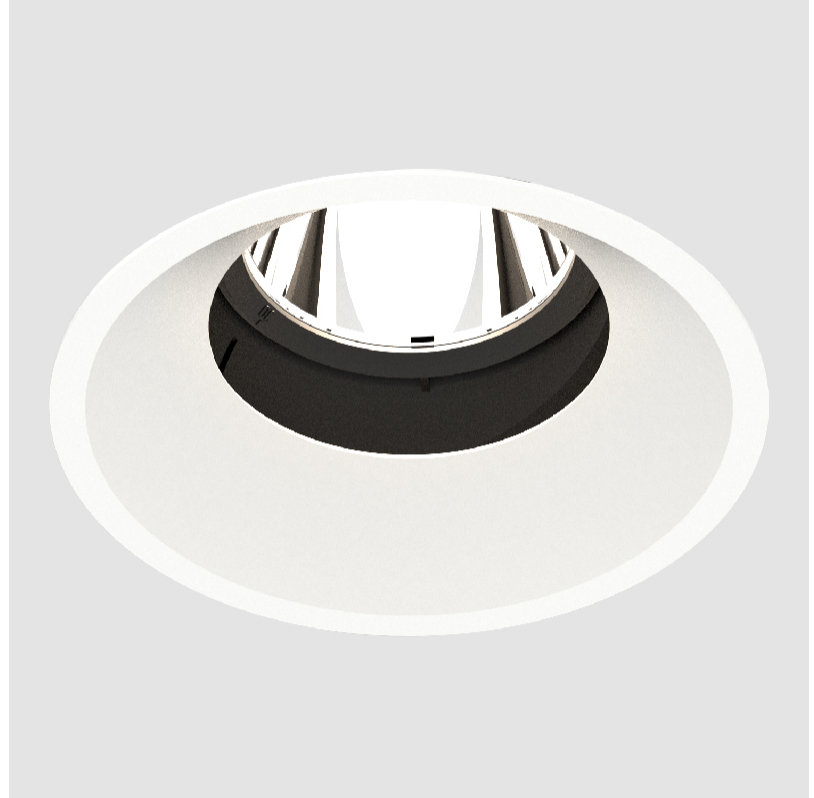

PROJECT	
TYPE	
SPECIFIER	
QUANTITY	
DATE	

BIONIQ ROUND SEMI ADJUSTABLE TRIMLESS

A35203-

base number	Color Temperature	Finishes (Diamond)	Ceiling Thickness
-------------	----------------------	-----------------------	----------------------

GENERAL

Series: Bioniq
 Subseries: Bioniq Round Semi Adjustable
 Brand: Prolicht
 Division: Architectural
 Mounting Type: Recessed
 Mounting Location: Ceiling
 Subcategory: Downlight

PHYSICAL

Shape: Round
 Diameter (mm): 139
 Diameter (in): 5 1/2
 Height (mm): 137
 Height (in): 5 3/8
 Ceiling Thickness (mm): 10 / 12.5 / 15
 Ceiling Thickness (in): 3/8 or 1/2 or 9/16
 Min. Recessing Depth (mm): 150
 Min. Recessing Depth (in): 5 7/8
 Light Distribution: Adjustable / Downlight
 Weight (kg): 0.814
 Weight (lbs): 1.79
 Fixture Finish: SSR / BKV / CWI / CRY / HAB / LAG / UFT / ITA / RUA / RUR / MIC / FTG / MYG / TWT / LOD / PUS / FRO / FUP / KIA / POP / BLS / SPG / MEY / GOH / GUM / CHC / COM / ABZ / JAG / OBR / MOS / ROR
 Fixture Material: Aluminum Die Cast
 Cut-out Measurements: 130mm / 5 1/8"