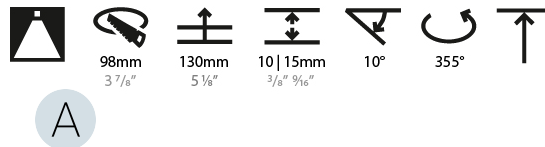

OPTICAL

Reflector°: 10
 Adjustability: Rotational 355°; Tilt 10°

RATINGS AND CERTIFICATIONS

Certified By: Certified for North American Standards
 IP rating: IP20

112mm 4 7/16"

Ø 95mm 3 3/4"

Ø 107mm 4 3/16"

BIONIQ ROUND SEMI ADJUSTABLE RECESSED