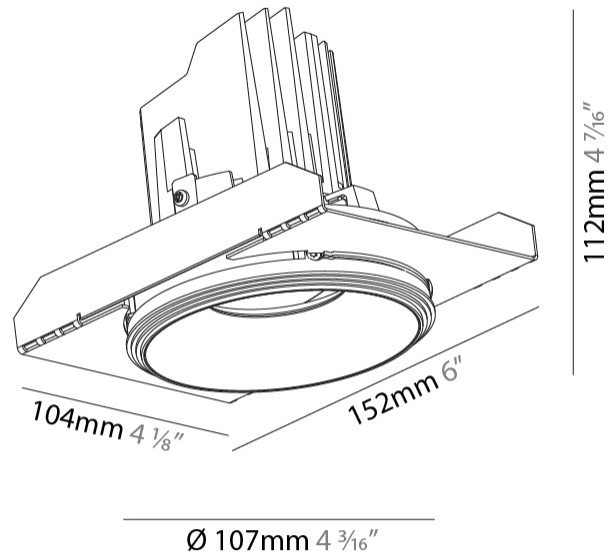

ELECTRICAL

Lamp Type: LED (Zhaga Standard)
Input Wattage (W): 13.2 / 16.5
Total Output Wattage (W): 12.1 / 14.7
Dimming: Tri-Mode (Non-Dimming and Phase Dimming (120Vac only) and 0-10V Dimming)
Driver Included: No
Driver Location: Recessed Housing
Driver Type: Constant Current - Universal
Driver Class: Class 2
Housing: See components
Input Voltage (V): 120 - 277
Constant Current (MA): 350

LED

Number of LEDs: 1
Color Temperature (°K): 2700 / 3000 / 3500 / 4000
Max. Delivered Lumen (lm): 850 / 950 / 1019 / 1040
Nominal Lumen (lm): 960 / 1070 / 1156 / 1180
CRI: >90 CRI
Efficiency (%): 88.5
Lamp Life (hrs): 50000
Upon Request: RGB-W Tunable White Special Color Temperature Special LED

OPTICAL

Reflector°: 10
Adjustability: Rotational 355°; Tilt 10°
Upon Request: Special Beam Angles

RATINGS AND CERTIFICATIONS

Zaneen Group Inc. © 2024, T 1800-388-3382, F 416-247-9319, www.zaneen.com
Certified By: Certified for North American Standards
Available for International specifications by adding "INT" at the end of the existing Model #. For assistance on 'custom' specifications, contact zteam@zaneen.com.
IP Rating: IP20
If a conflict occurs to supply the best product, we reserve the right to change specifications or materials without notice. The most recent specification sheets are found at zaneen.com