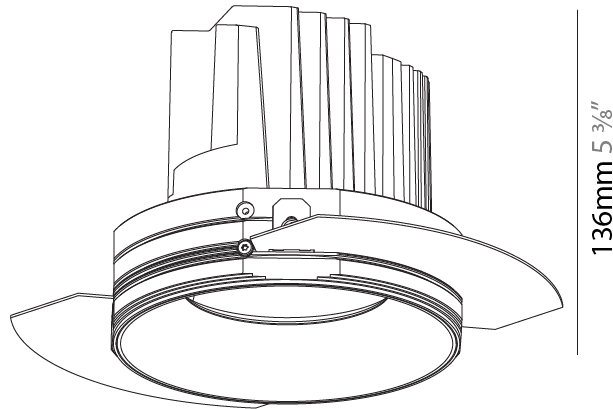

ELECTRICAL

Lamp Type: LED (Zhaga Standard)
Input Wattage (W): 13.2 / 16.5
Total Output Wattage (W): 12.1 / 14.7
Dimming: Tri-Mode (Non-Dimming and Phase Dimming (120Vac only) and 0-10V Dimming)
Driver Included: No
Driver Location: Recessed Housing
Driver Type: Constant Current - Universal
Driver Class: Class 2
Housing: See components
Input Voltage (V): 120 - 277
Constant Current (MA): 350

LED

Number of LEDs: 1
Color Temperature (°K): 2700 / 3000 / 3500 / 4000
Max. Delivered Lumen (lm): 870 / 970 / 1038 / 1060
Nominal Lumen (lm): 960 / 1070 / 1156 / 1180
CRI: >90 CRI
Efficiency (%): 90.5
Lamp Life (hrs): 50000
Upon Request: RGB-W Tunable White Special Color Temperature Special LED

OPTICAL

Reflector°: 10
Adjustability: Rotational 355°; Tilt 10°
Upon Request: Special Beam Angles

RATINGS AND CERTIFICATIONS

Zaneen Group Inc. © 2024, T 1800-388-3382, F 416-247-9319, www.zaneen.com
Certified By: Certified for North American Standards
Available for International specifications by adding "INT" at the end of the existing Model #. For assistance on 'custom' specifications, contact zteam@zaneen.com.
IP Rating: IP20
If a conflict occurs to supply the best product, we reserve the right to change specifications or materials without notice. The most recent specification sheets are found at zaneen.com