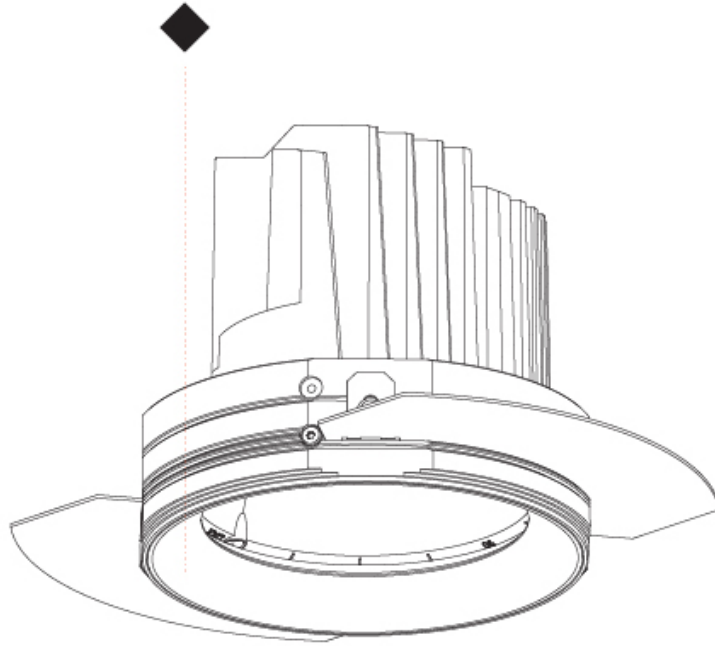

BIONIQ ROUND SEMI ADJUSTABLE TRIMLESS

A35209-

PROJECT

TYPE

SPECIFIER

QUANTITY

DATE

A