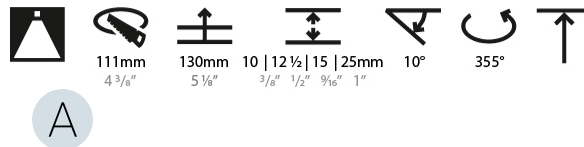

ELECTRICAL

Lamp Type: LED (Zhaga Standard)
Input Wattage (W): 13.2 / 16.5
Total Output Wattage (W): 12.1 / 14.7
Dimming: Tri-Mode (Non-Dimming and Phase Dimming (120Vac only) and 0-10V Dimming)
Driver Included: No
Driver Location: Recessed Housing
Driver Type: Constant Current - Universal
Driver Class: Class 2
Housing: See components
Input Voltage (V): 120 - 277
Constant Current (MA): 350

LED

Number of LEDs: 1
Color Temperature (°K): 2700 / 3000 / 3500 / 4000
Max. Delivered Lumen (lm): 850 / 950 / 1019 / 1040
Nominal Lumen (lm): 960 / 1070 / 1156 / 1180
CRI: >90 CRI
Efficiency (%): 88.5
Lamp Life (hrs): 50000
Upon Request: RGB-W Tunable White Special Color Temperature Special LED

OPTICAL

Reflector°: 10
Adjustability: Rotational 355°; Tilt 10°
Upon Request: Special Beam Angles

RATINGS AND CERTIFICATIONS

Zaneen Group Inc. © 2024, T 1800-388-3382, F 416-247-9319, www.zaneen.com
Certified By: Certified for North American Standards
Available for International specifications by adding "INT" at the end of the existing Model #. For assistance on 'custom' specifications, contact zteam@zaneen.com.
IP Rating: IP20
If a conflict occurs to supply the best product, we reserve the right to change specifications or materials without notice. The most recent specification sheets are found at zaneen.com